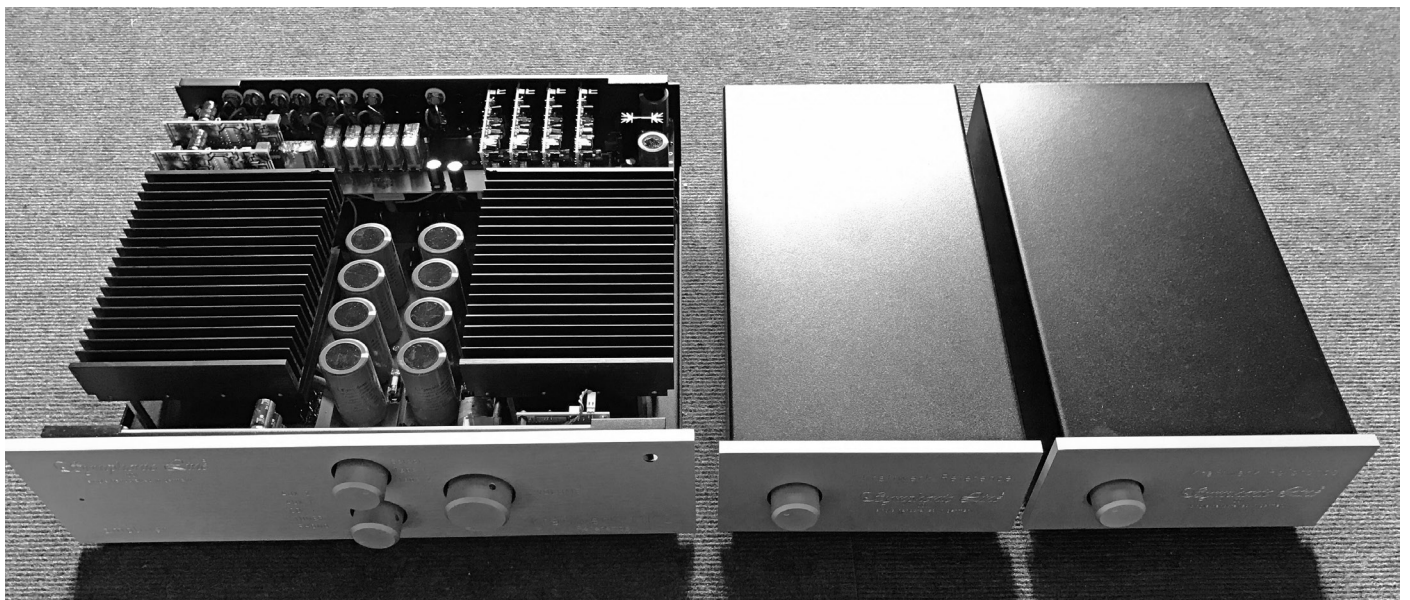

21.000 €

Kraftwerk

MK 3

Reference

Internal big power amplifier like Kraft, power supplies with three super mumetal transformers, complete 1200 VA, 380.000 μ F, WBT binding posts in- and output, front plate 10 mm graved and other specials. The two separate power supplies with 10 mm frontplate an button. See picture. **Sound - absolute great**

28.000 €

NEW

Kraftwerk

MK 3

Reference

Edition

Both power supplies in case like Kraftwerk with 10 mm frontplate - with everything that is possible inside ... best of the best, ca. 480.000 μ F, 3 special Mumetal transformer 1.400 VA - long individual tuning - opens new Sound horizons. For all friends of integrated amplifiers - here is the maximum - with the power and quality of large pre- and power amplifiers. Truly opens up new worlds of sound. This integrated amp is much better than most big preamp and power amplifier combinations.

38.000 €