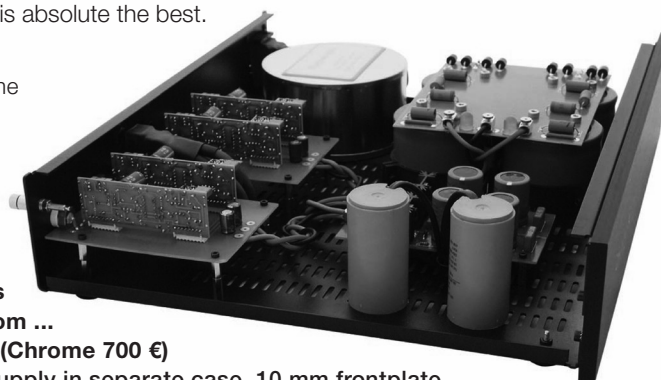

RG 6	"The turntable" Bearing made of widia/titan, bearing diameter: 16 mm. These separate modules of the RG 6-network include: motor, bearing with 68 lbs audiobasis, stroboscope, mat, power line conditioner, marble plate, table basis. Plate 24 kg. massive aluminium. Any RAL colour laquer, all buttons 24-carat gold finishes. With this ultra precision piece you'll discover the sonic beauty and colourful variety of analogue recordings with complete relaxation. A masterpiece, built for eternity. Simply among the best and most beautiful turntable available. Incl. separate Class A power supply with 300 VA transformer, 140.000 µF.	38.000 €
RG 6 Ref	New drive unit and ultra-precise new bearing and other specials, with second passive drive unit	44.000 €
Power Supply	in separate case with 10 mm frontplate, 2 x 300 VA Mumetal transformer This causes a perfect horizontal guided drive which is absolute the best.	6.000 €
Phonostage	Dimensions: 450 x 100 x 390 mm, black finish, front plate 10 mm massive, black/silver, option chrome phono MM-MC, one or two Inputs, pure class A, very big power supply with 300 VA mumetal shielded transformer, 240.000 µF. Output power correct for your AUX input. Extraordinary soundstage and dynamic. Truly the best for your cartridge. Option second phono MM-MC input with modules Test Hifi Stars 3/2014 ... Frankyboy life in my room ... a big step for analog records ... amazing (Chrome 700 €)	9.400 € 10.700 €
Reference Edition	The absolute sounding phonostage with power supply in separate case, 10 mm frontplate, 2 x 300 VA Mumetal transformer, ca. 300.000 µF	17.000 €