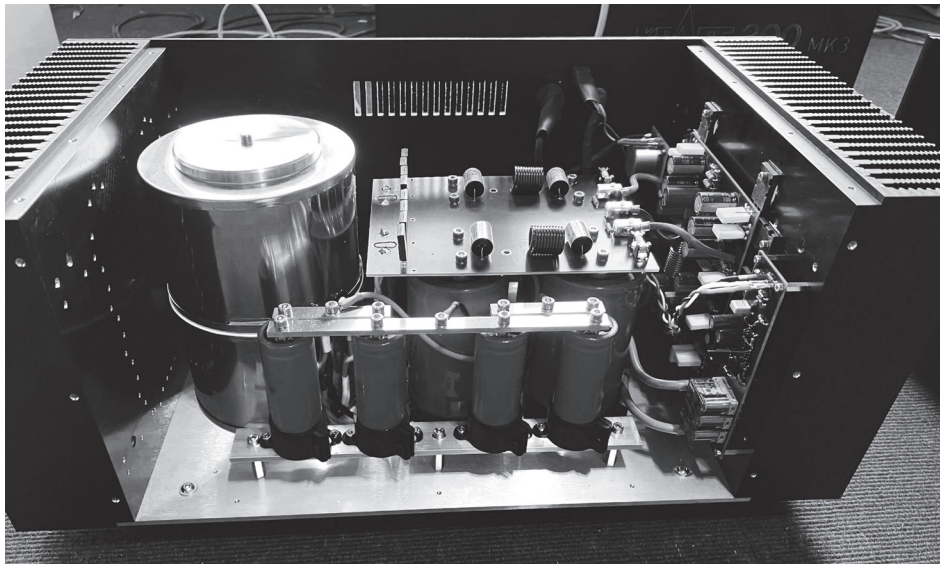

KRAFT 250 MK 3 pure Class A

STEREO	19.700 €
Mono pair	30.000 €
Full symmetric input STEREO	20.600 €
Full symmetric input Mono	30.900 €

2 x 250 W sinus into 8 Ohm. Pure class A Double mono, with two separately shielded power Transformers with a total of 1300 VA 300.000 µF. WBT binding posts in- and output. Aluminium chassis. Front panel: 10 mm. Black finish. New: Front. top plate and backside silver. Dimensions: 600 x 250 x 315 mm. Weight: ca. 45 kg

KRAFT 300 MK 3 pure Class A

Specifications like as Kraft 250. Kraft 300 internal new designed - high regide construction. New super electrolyte power capacitors, 370.000 µF with cascade of capacitors. Result: to create organic sound sphere in time and energy dimensions. Example: you have sound as like the best place in the opera.

STEREO	23.000 €
Mono pair	35.000 €
Full symmetric input STEREO	23.900 €
Full symmetric input Mono	35.900 €

Anniversary Edition MK 3

1.600 VA mumetal transformer and specials per channel 1.600 VA mumetal transformer and specials

Stereo	35.000 €
Mono pair	48.000 €

Very special and extraordinary individual fine tuning and selection. With 1.600 VA handcrafted mu-metal transformer. The best possible. Mono 1.600 VA mumetal transformer and specials per side

Kraft 300 MK 3 Edition

(like Anniversary, without Mu-Metal Trafo)

30.000 €

The power and the glory.

The heart of your world class equipment!

Test Lite magazine
07/2023:
The pure side of the force

Best sounding big power amplifier

All Symphonie Line products can be matched. They harmonize musically and aesthetically. Often Symphonic Line products are used to complement other brand components in music reproduction systems. For example, the pre- and power amplifiers are often used to bring out the real merits of loudspeakers.

The company's philosophy includes upgrades of older models at a very fair price level. Upgrading instead of exchanging components. Not only our senses also nature deserves to be protected. Rediscover music to find your way out of everyday pressure. We are highly committed to upgrading and refining our product line. However, we never design for a fashion - be it technical or sonic. The result is the production of world class components on different levels of affordability. Our goal of development and research: There is no "Symphonie Line Sound". My only motivation: the reproduction of all the elements of a live concert in my living-room in such a way that the music is correct and captures my senses. I must feel the body of the music; the notes must breathe. Close your eyes. and look into an imaginative opera hall or studio. Let yourself be carried away by the music, and do not care about HiFi-equipment any longer.

New: optional for the most products- cover gold plated.

For all: You can order 100 - 120 or 240 Volt. Tell it to me.

Attributes All soldering using silver tin. Printboards of all products 2 mm massiv.
for all: All power capacitors special made for Symphonie Line.

Prices and information subject to change. Errors and omissions excepted (E&OE).

All our products are single handcrafted with love in Germany.

R. G.