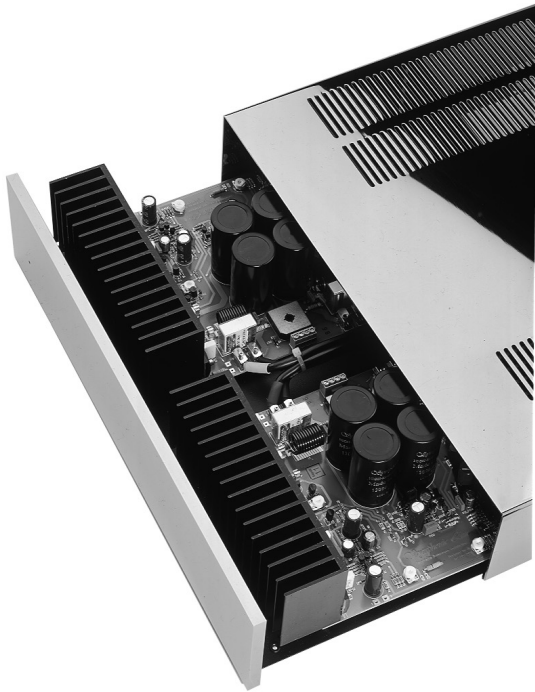

High end quality for all multi channel friends

High end quality for all multi channel friends. Various configurations are available. Power amplifier, **Vision one: 3 or 4 channels**. 120 Watts per channel at 8 ohms with 2 toroidal power transformer each 350 VA in a separate box. Power amplifier, **Vision two: 2 channels**, each 120 Watts at 8 ohms with internal 350 VA toroidal transformer.

Frequency range 3-300.000 Hz. Slew rate by 1.2 µsec. Damping factor better 300. Standard color black or frontside silver. Dimensions: 450 x 100 x 380mm. Front plate 10mm massive. Backside: the best WBT Inputs and the big WBT loudspeaker outputs are gold plated. Surface option chrome. **New: option + full symmetric XLR inputs.**

Vision one: 8.000 €   full symmetric input 8.700 €   option chrome 800 €
Vision two: 4.400 €   full symmetric input 5.100 €   option chrome 800 €